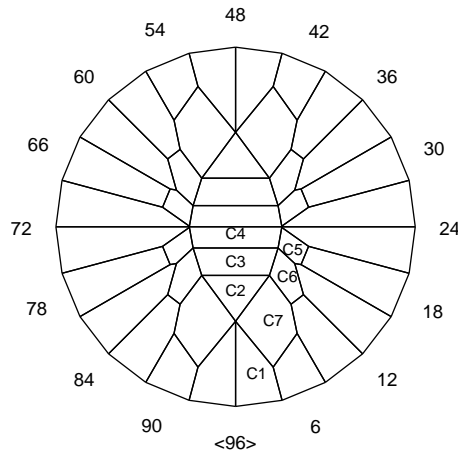

Dragon Eye

Jon Olaf Svane - April 2019

Facet Data

| | | | |
|---------------------|------------|--------------------|-----------|
| Pavilion facets | 48 | Pavilion tiers | 3 |
| Girdle facets | 24 | Girdle tiers | 1 |
| Crown facets | 42 | Crown tiers | 7 |
| Total facets | 114 | Total tiers | 11 |

Size Data

| | | | |
|------------------|-------|-----|-------|
| L/W | 1.000 | P/W | 0.481 |
| H/W | 0.679 | C/W | 0.164 |
| V/W ³ | 0.218 | P/C | 2.931 |

Design Data

| | |
|-----------------|----------------|
| Angles for R.I. | 1.54 |
| Symmetry | 2-fold, radial |
| Index gear | 96 |

Pavilion

| | | |
|----|-------|---|
| G1 | 90.00 | 02-06-10-14-18-22-26-30-34-38-42-46-50-54-58-62-66-70-74-78-82-86-90-94 |
| P1 | 48.00 | 96-08-16-24-32-40-48-56-64-72-80-88 |
| P2 | 43.50 | 02-10-18-26-34-42-50-58-66-74-82-90 |
| P3 | 42.00 | 96-04-08-12-16-20-24-28-32-36-40-44-48-52-56-60-64-68-72-76-80-84-88-92 |

Crown

| | | |
|----|-------|---|
| C1 | 24.00 | 02-06-10-14-18-22-26-30-34-38-42-46-50-54-58-62-66-70-74-78-82-86-90-94 |
| C2 | 16.00 | 96-48 |
| C3 | 13.00 | 96-48 |
| C4 | 5.00 | 96-48 |
| C5 | 22.00 | 18-30-66-78 |
| C6 | 21.00 | 10-38-58-86 |
| C7 | 22.00 | 05-43-53-91 |